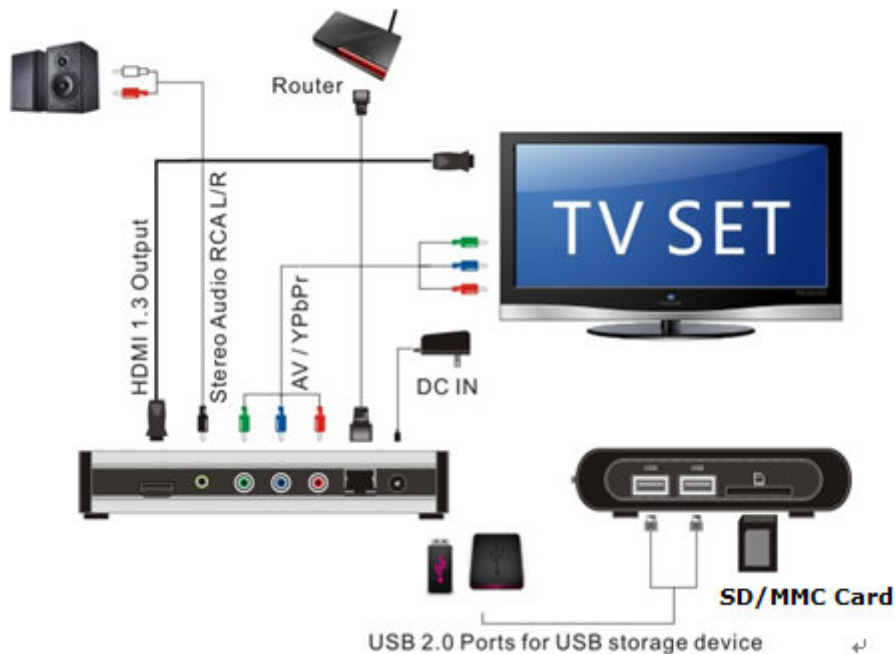

Connection Diagram

System Requirements

- Any TV / monitor / projector (CRT, LCD, Plasma or DLP) with HDMI or analog video input
- USB external hard drive partition format: FAT32 / NTFS
- Supported Memory Cards: SD, MMC®
- No software / driver required when using USB storage devices or memory cards as direct input

Package Contents

- ENMMP-X211
- Remote control
- Audio cable
- Video cable
- YPbPr Cable
- HDMI cable
- Power adaptor
- User manual

※ The specifications and picture are subject to change without prior notice! Please refer to the directions in product package